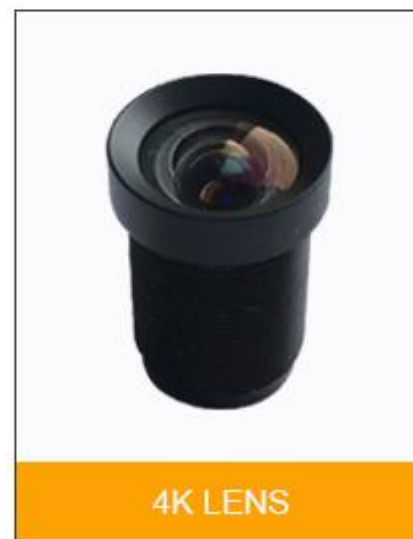

Truly designed to optimize available light, it has a removable lens hoods to block out extraneous light and glass coating for better results from backlighting scenarios.

- 1: HD, super multicoated optics for the sharper images
- 2: All metal solid construction
- 3: Natural angle of view and perspective is ideal for portraits and natural images
- 4: Designed to produce beautiful background blur
- 5: Measures 2.5 inches in diameter and 2.7 inches long (with hood)

it works very well

12-120mm Zoom Camera Lens Configuration

Accessories includes

85mm F1.8 portrait lens	1X
lens cap	1X
Lens bag	1X

Main Products

Company Profile

[www.lensmanufacture.com](http://www.lensmanufacture.com)