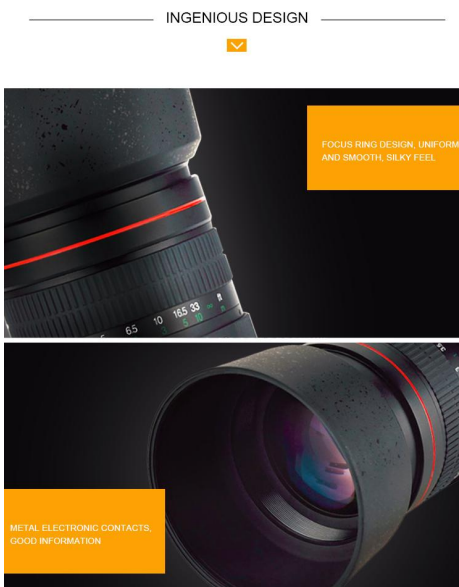

www.lensmanufacture.com

Tel:+86-21-59963205

Email:megan@pulinglens.com